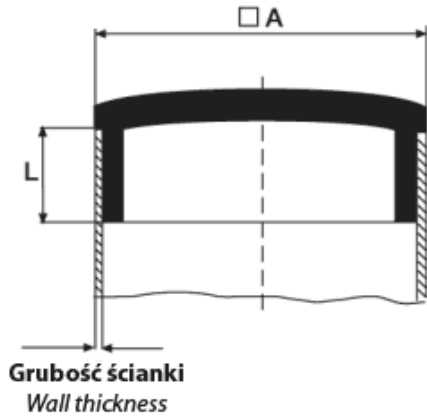

BM-WKABSCR - Gloss chromium plated inserts for square tubes

Details:

- **Material: ABS**
- **Colour: chrome**

Part No.	A x A	L	Pipe wall thickness
	[mm]		
BM-WKABSCR-25-20	25 x 25	7.0	2.0