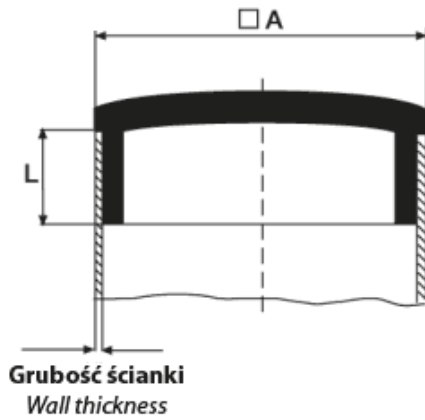

**BM-WKABSCR - Gloss chromium plated inserts for square tubes**

Details:

- **Material: ABS**
- **Colour: chrome**

Part No.	A x A	L	Pipe wall thickness
	[mm]		
BM-WKABSCR-20-15	20 x 20	7.0	1.5