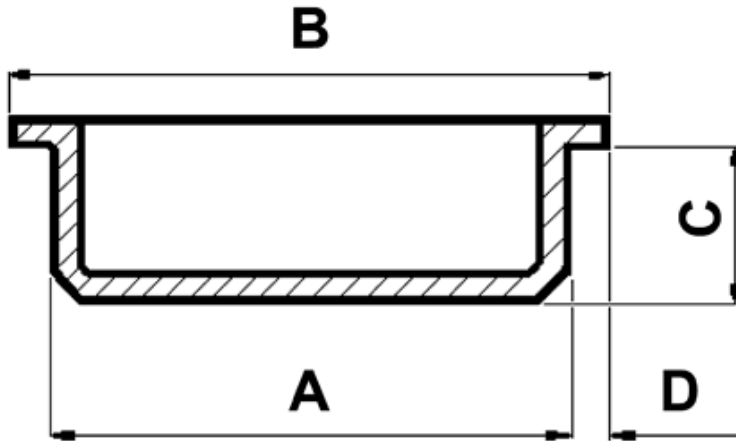

FP-3790 - Round pipe end plugs

Details:

- **Material: LDPE**
- **Color: natural**
- Working temperature: -30°C do +60°C

Part No.	ØA	ØB	C	D	Standard pack
	[mm]				[pcs]
3842EA00	47.0	51.5	10.5	2.3	2000