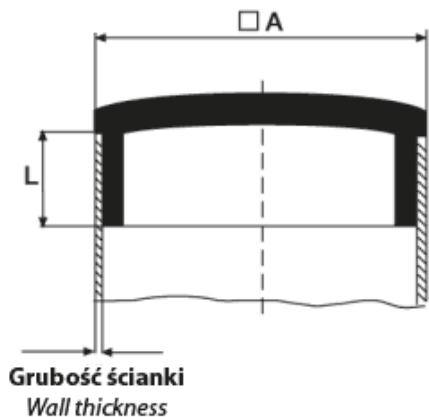

**BM-WKABSCR - Gloss chromium plated inserts for square tubes**

Details:

- **Material: ABS**
- **Colour: chrome**

Part No.	A x A	L	Pipe wall thickness
	[mm]		
BM-WKABSCR-15-12	15 x 15	8.5	1.2