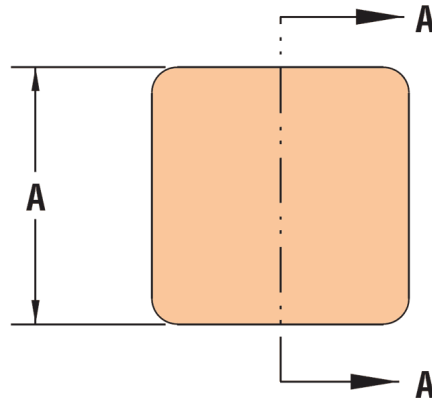

## H-PST-E - Ergonomic Plugs for Square Tubing

**Details:**

- **Material: Vinyl**
- **Colour: black**
- Temperature range: -32°C to 93°C
- Flexible, ribbed design allows quick and easy fingertip installation.
- Removable without the use of tools.
- Vinyl decreases mobility or sliding on floors, helping to keep your application in place

Part No.	Gauge	Tube inside dimension	A	B
		[mm]		
H-G5322	14-20	21.1 - 23.6	25.4	10.9