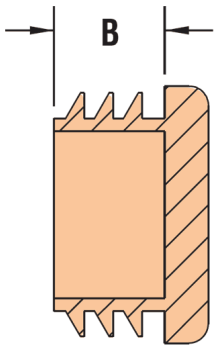

## H-PST-E - Ergonomic Plugs for Square Tubing

**Details:**

- **Material: Vinyl**
- **Colour: black**
- Temperature range: -32°C to 93°C
- Flexible, ribbed design allows quick and easy fingertip installation.
- Removable without the use of tools.
- Vinyl decreases mobility or sliding on floors, helping to keep your application in place

Part No.	Gauge	Tube inside dimension	A	B
		[mm]		
H-G5322	14-20	21.1 - 23.6	25.4	10.9