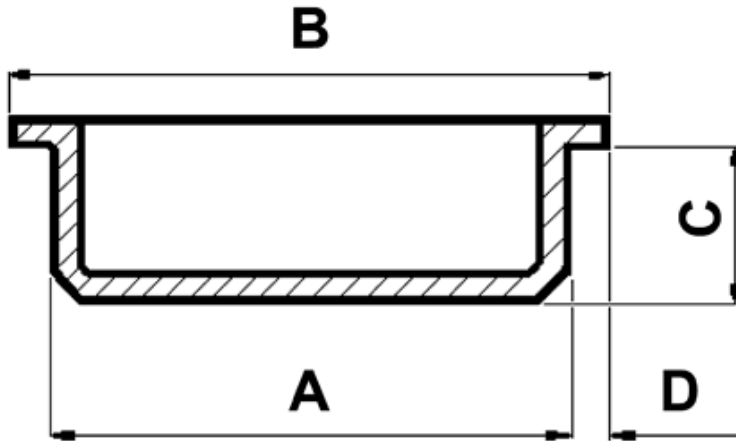

FP-3790 - Round pipe end plugs

Details:

- **Material: LDPE**
- **Color: natural**
- Working temperature: -30°C do +60°C

| Part No. | ØA   | ØB   | C    | D   | Standard pack |
|----------|------|------|------|-----|---------------|
|          | [mm] |      |      |     | [pcs]         |
| 3841EA00 | 44.0 | 49.0 | 10.5 | 2.5 | 2000          |