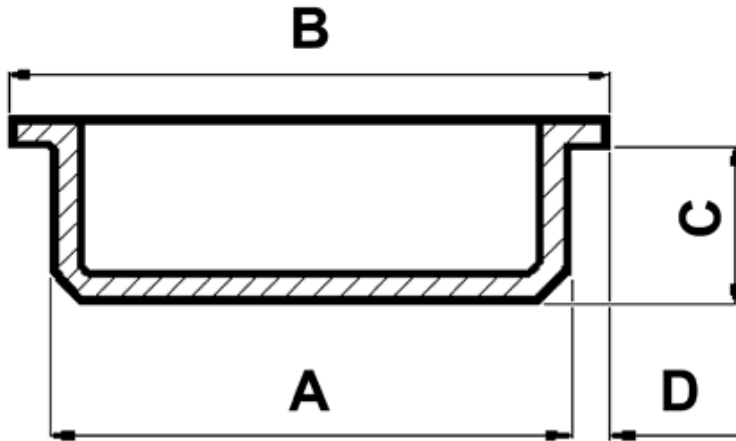

FP-3790 - Round pipe end plugs

Details:

- **Material: LDPE**
- **Color: natural**
- Working temperature: -30°C do +60°C

Part No.	ØA	ØB	C	D	Standard pack
	[mm]				[pcs]
3838EA00	41.0	46.0	10.5	2.5	2500