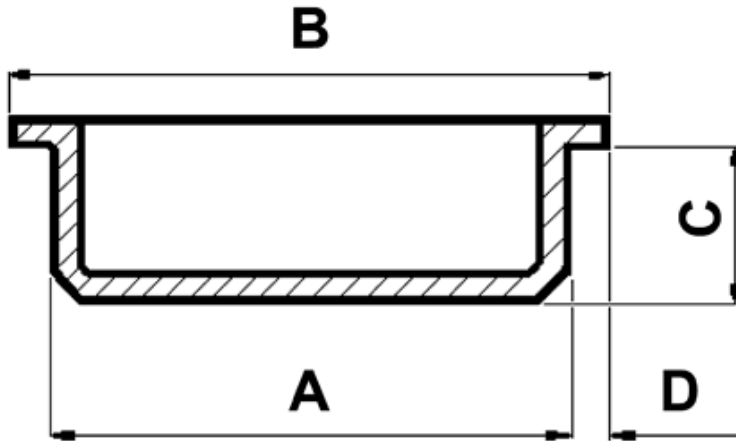

FP-3790 - Round pipe end plugs

Details:

- **Material: LDPE**
- **Color: natural**
- Working temperature: -30°C do +60°C

Part No.	ØA	ØB	C	D	Standard pack
	[mm]				[pcs]
3830EA00	36.5	40.0	10.5	1.8	2500