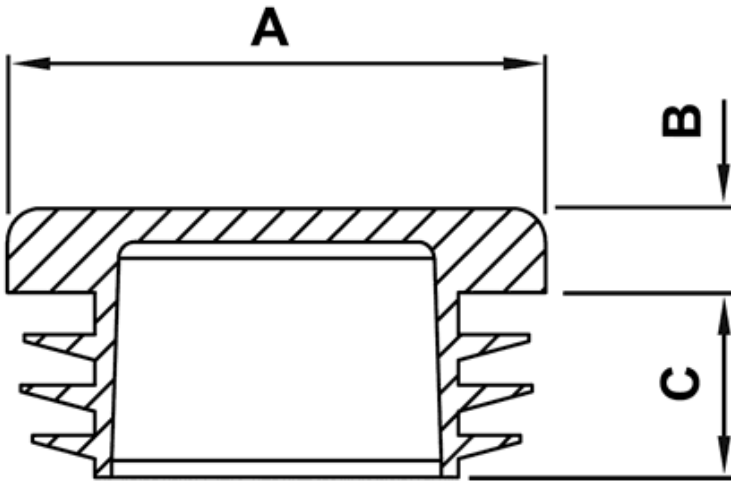

FP-9500 - Square pipe plugs

Details:

- **Material: LDPE**
- **Color: black**
- Working temperature: -30°C do +60°C
- D = pipe thickness

Part No.	A	B	C	D	Standard pack
	[mm]				[pcs]
9526EA01	65.0	5.0	21.0	2.0 - 4.0	100