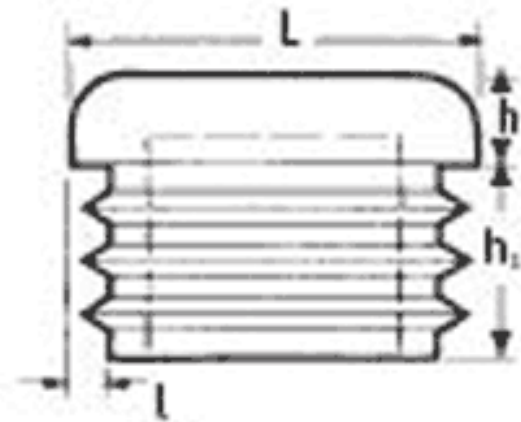

O-WRK - Square plugs

Details:

- **Material: LDPE**
- **Colors: black, white, mid-gray, dark gray**
- Eroded Head
- Ideal for educational or play equipment

Part No.	L	L	h	h ₁	l	l (modulo)	Color	Finish	Standard pack
	[mm]	[inch]	[mm]						[pcs]
O-WRK-M-1500-559-BLK	150.0	-	7.0	27.0	5.0 - 8.0	-	black	eroded	75