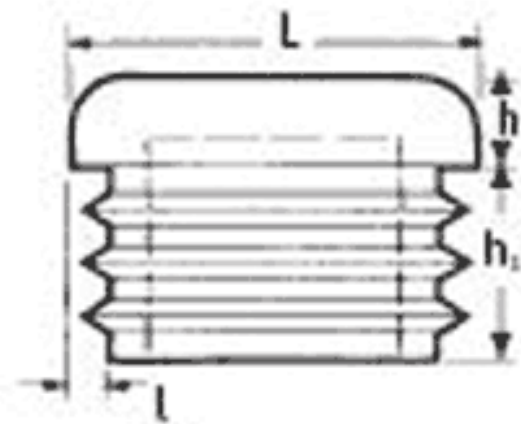

O-WRK - Square plugs

Details:

- **Material: LDPE**
- **Colors: black, white, mid-gray, dark gray**
- Eroded Head
- Ideal for educational or play equipment

Part No.	L	L	h	h ₁	l	l (modulo)	Color	Finish	Standard pack		
	[mm]	[inch]	[mm]						[pcs]		
O-WRK-M-0700-903-BLK	70.0	-	5.0	18.5	2.0 - 4.0			-	black	eroded	10