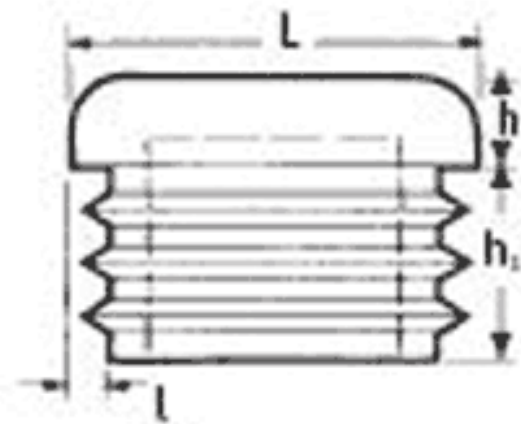

O-WRK - Square plugs

Details:

- **Material: LDPE**
- **Colors: black, white, mid-gray, dark gray**
- Eroded Head
- Ideal for educational or play equipment

Part No.	L	L	h	h ₁	l	l (modulo)	Color	Finish	Standard pack
	[mm]	[inch]	[mm]						[pcs]
O-WRK-B-0700-244-WH	70.0	-	6.0	22.0	2.0 - 4.0	-	white	polished	150