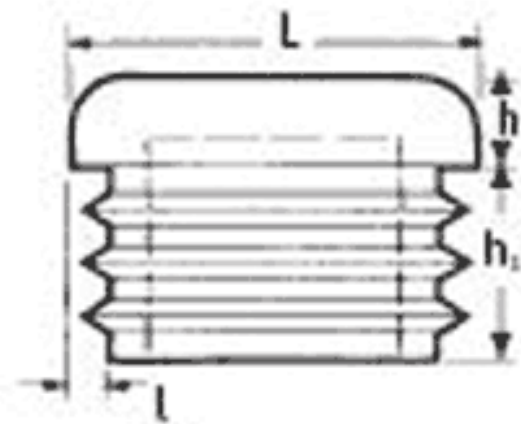

O-WRK - Square plugs

Details:

- **Material: LDPE**
- **Colors: black, white, mid-gray, dark gray**
- Eroded Head
- Ideal for educational or play equipment

Part No.	L	L	h	h ₁	l	l (modulo)	Color	Finish	Standard pack
	[mm]	[inch]	[mm]						[pcs]
O-WRK-M-0650-771-GR2	65.0	-	6.0	14.5	1.0 - 3.0	-	dark gray	eroded	250