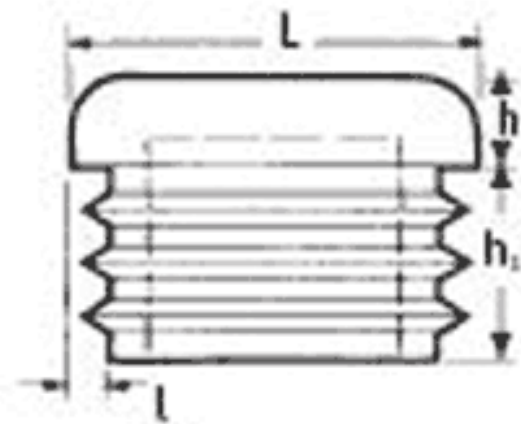

O-WRK - Square plugs

Details:

- **Material: LDPE**
- **Colors: black, white, mid-gray, dark gray**
- Eroded Head
- Ideal for educational or play equipment

Part No.	L	L	h	h ₁	l	l (modulo)	Color	Finish	Standard pack
	[mm]	[inch]	[mm]						[pcs]
O-WRK-B-0500-313-GR2	50.0	-	5.0	14.5	1.0 - 3.0	-	dark gray	polished	500