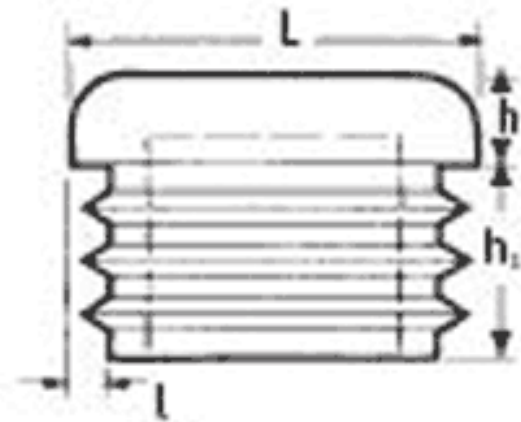

O-WRK - Square plugs

Details:

- **Material: LDPE**
- **Colors: black, white, mid-gray, dark gray**
- Eroded Head
- Ideal for educational or play equipment

Part No.	L	L	h	h ₁	l	l (modulo)	Color	Finish	Standard pack
	[mm]	[inch]	[mm]						[pcs]
O-WRK-B-0320-502-BLK	32.0	1 1/4	5.0	11.5	1.0 - 3.0	10 - 18	black	polished	1500