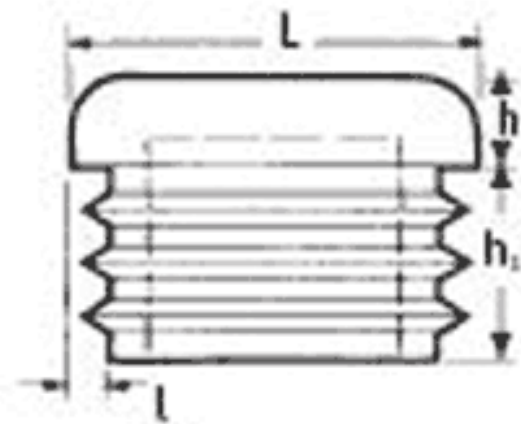

O-WRK - Square plugs

Details:

- **Material: LDPE**
- **Colors: black, white, mid-gray, dark gray**
- Eroded Head
- Ideal for educational or play equipment

Part No.	L	L	h	h <sub>1</sub>	l	l (modulo)	Color	Finish	Standard pack
	[mm]	[inch]	[mm]						[pcs]
O-WRK-B-0220-306-GR2	22.0	7/8	5.0	11.5	0.8 - 2.5	10 - 12	dark gray	polished	2500