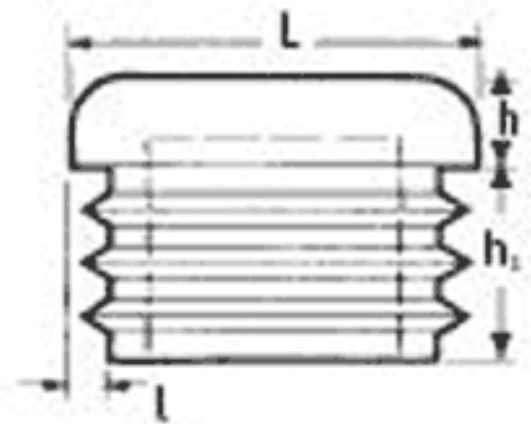

O-WRK - Square plugs

Details:

- **Material: LDPE**
- **Colors: black, white, mid-gray, dark gray**
- Eroded Head
- Ideal for educational or play equipment

Part No.	L	L	h	h ₁	l	l (modulo)	Color	Finish	Standard pack
	[mm]	[inch]	[mm]						[pcs]
O-WRK-M-0200-903-BLK	20.0	-	5.0	11.5	1.5 - 2.0	-	black	eroded	100