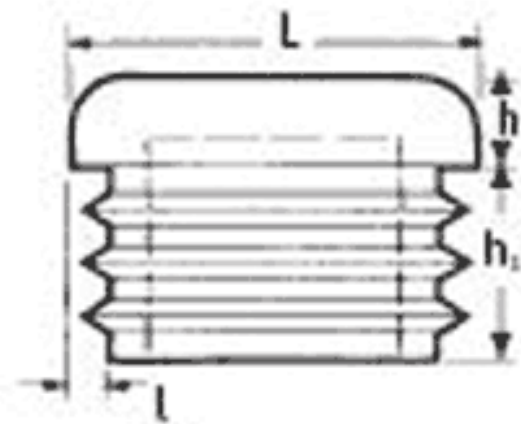

O-WRK - Square plugs

Details:

- **Material: LDPE**
- **Colors: black, white, mid-gray, dark gray**
- Eroded Head
- Ideal for educational or play equipment

Part No.	L	L	h	h <sub>1</sub>	l	l (modulo)	Color	Finish	Standard pack
	[mm]	[inch]	[mm]						[pcs]
O-WRK-M-0190-322-GR2	19.0	3/4	5.0	11.5	0.8 - 2.5	10 - 12	dark gray	eroded	2500