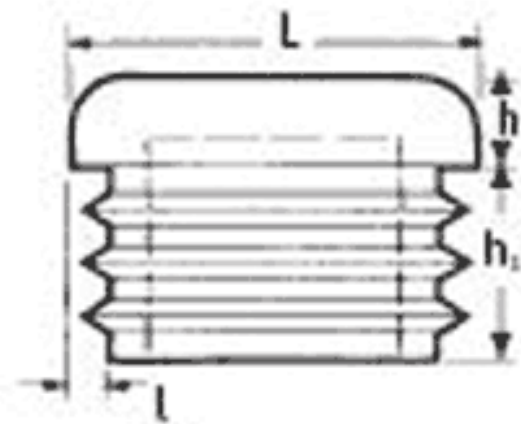

O-WRK - Square plugs

Details:

- **Material: LDPE**
- **Colors: black, white, mid-gray, dark gray**
- Eroded Head
- Ideal for educational or play equipment

Part No.	L	L	h	h ₁	l	l (modulo)	Color	Finish	Standard pack
	[mm]	[inch]	[mm]						[pcs]
O-WRK-M-0190-286-GR	19.0	3/4	5.0	11.5	0.8 - 2.5	10 - 12	mid gray	eroded	2500