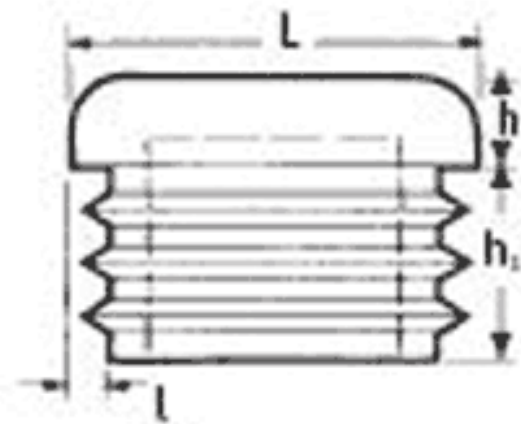

O-WRK - Square plugs

Details:

- **Material: LDPE**
- **Colors: black, white, mid-gray, dark gray**
- Eroded Head
- Ideal for educational or play equipment

Part No.	L	L	h	h ₁	l	l (modulo)	Color	Finish	Standard pack
	[mm]	[inch]	[mm]						[pcs]
O-WRK-M-0190-214-BLK	19.0	3/4	5.0	11.5	0.8 - 2.5	10 - 12	black	eroded	2500