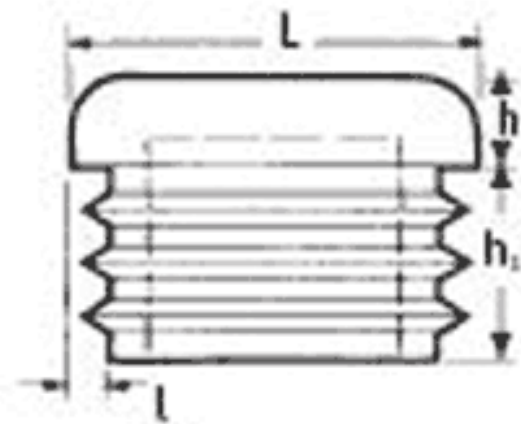

O-WRK - Square plugs

Details:

- **Material: LDPE**
- **Colors: black, white, mid-gray, dark gray**
- Eroded Head
- Ideal for educational or play equipment

Part No.	L	L	h	h ₁	l	l (modulo)	Color	Finish	Standard pack
	[mm]	[inch]	[mm]						[pcs]
O-WRK-B-0190-304-GR2	19.0	3/4	5.0	11.5	0.8 - 2.5	10 - 12	dark gray	polished	2500