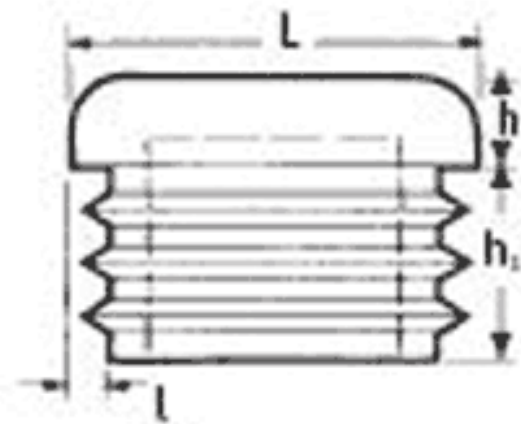

O-WRK - Square plugs

Details:

- **Material: LDPE**
- **Colors: black, white, mid-gray, dark gray**
- Eroded Head
- Ideal for educational or play equipment

Part No.	L	L	h	h ₁	l	l (modulo)	Color	Finish	Standard pack
	[mm]	[inch]	[mm]						[pcs]
O-WRK-M-0180-003-GR	18.0	-	5.0	12.0	1.0 - 2.0	-	mid gray	eroded	500