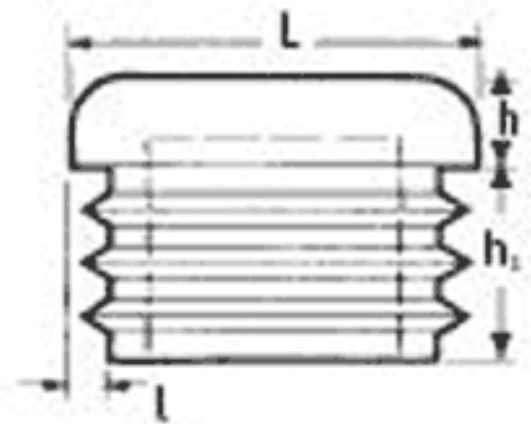

O-WRK - Square plugs

Details:

- **Material: LDPE**
- **Colors: black, white, mid-gray, dark gray**
- Eroded Head
- Ideal for educational or play equipment

Part No.	L	L	h	h <sub>1</sub>	l	l (modulo)	Color	Finish	Standard pack
	[mm]	[inch]	[mm]						[pcs]
O-WRK-M-0160-213-BLK	16.0	5/8	5.0	11.5	0.8 - 2.5	12 - 20	black	eroded	2500