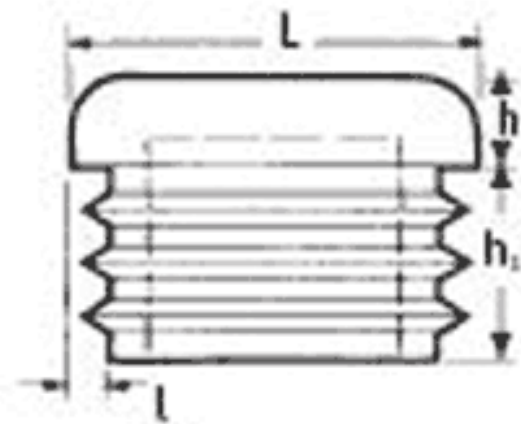

O-WRK - Square plugs

Details:

- **Material: LDPE**
- **Colors: black, white, mid-gray, dark gray**
- Eroded Head
- Ideal for educational or play equipment

Part No.	L	L	h	h ₁	l	l (modulo)	Color	Finish	Standard pack
	[mm]	[inch]	[mm]						[pcs]
O-WRK-B-0160-231-WH	16.0	5/8	5.0	11.5	0.8 - 2.5	12 - 20	white	polished	2500