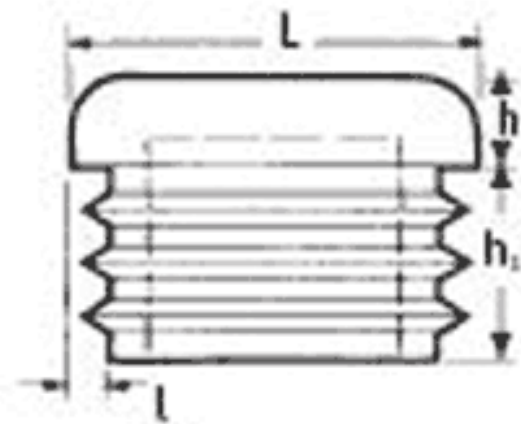

O-WRK - Square plugs

Details:

- **Material: LDPE**
- **Colors: black, white, mid-gray, dark gray**
- Eroded Head
- Ideal for educational or play equipment

Part No.	L	L	h	h <sub>1</sub>	l	l (modulo)	Color	Finish	Standard pack
	[mm]	[inch]	[mm]						[pcs]
O-WRK-M-0150-303-WH	15.0	-	3.0	13.0	1.0 - 2.0	-	white	eroded	500