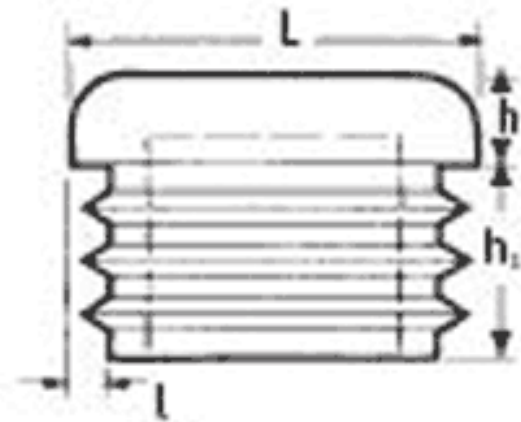

O-WRK - Square plugs

Details:

- **Material: LDPE**
- **Colors: black, white, mid-gray, dark gray**
- Eroded Head
- Ideal for educational or play equipment

Part No.	L	L	h	h <sub>1</sub>	l	l (modulo)	Color	Finish	Standard pack
	[mm]	[inch]	[mm]						[pcs]
O-WRK-M-0150-003-GR	15.0	-	3.0	13.0	1.0 - 2.0	-	mid gray	eroded	500