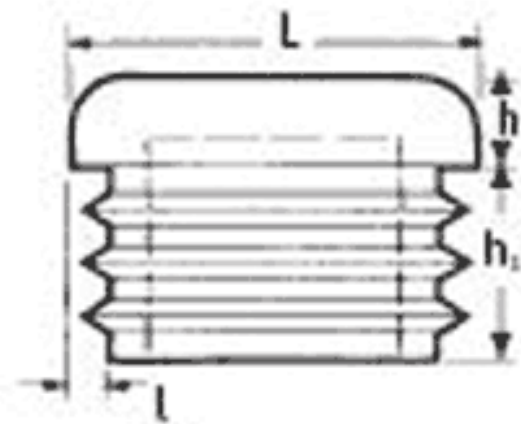

O-WRK - Square plugs

Details:

- **Material: LDPE**
- **Colors: black, white, mid-gray, dark gray**
- Eroded Head
- Ideal for educational or play equipment

Part No.	L	L	h	h ₁	l	l (modulo)	Color	Finish	Standard pack
	[mm]	[inch]	[mm]						[pcs]
O-WRK-M-0150-691-GR	15.0	-	4.0	11.5	0.8 - 2.0	-	mid gray	eroded	2000