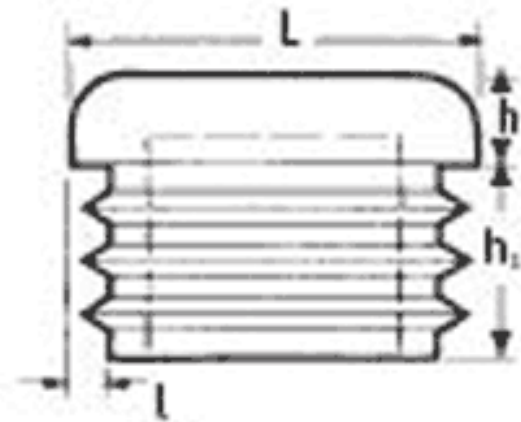

O-WRK - Square plugs

Details:

- **Material: LDPE**
- **Colors: black, white, mid-gray, dark gray**
- Eroded Head
- Ideal for educational or play equipment

Part No.	L	L	h	h <sub>1</sub>	l	l (modulo)	Color	Finish	Standard pack
	[mm]	[inch]	[mm]						[pcs]
O-WRK-M-0150-539-BLK	15.0	-	4.0	11.5	0.8 - 2.0	-	black	eroded	2000