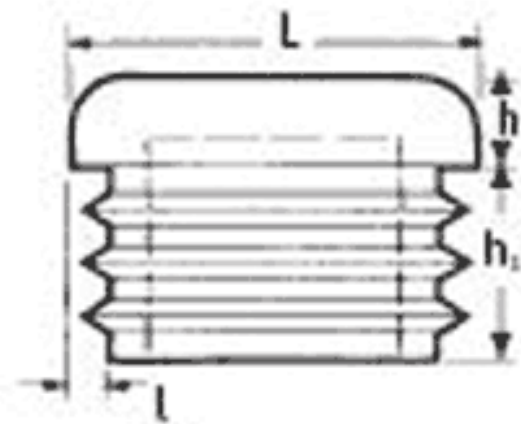

O-WRK - Square plugs

Details:

- **Material: LDPE**
- **Colors: black, white, mid-gray, dark gray**
- Eroded Head
- Ideal for educational or play equipment

Part No.	L	L	h	h ₁	l	l (modulo)	Color	Finish	Standard pack
	[mm]	[inch]	[mm]						[pcs]
O-WRK-M-0120-303-WH	12.0	-	2.0	7.0	1.0 - 2.0	-	white	eroded	500