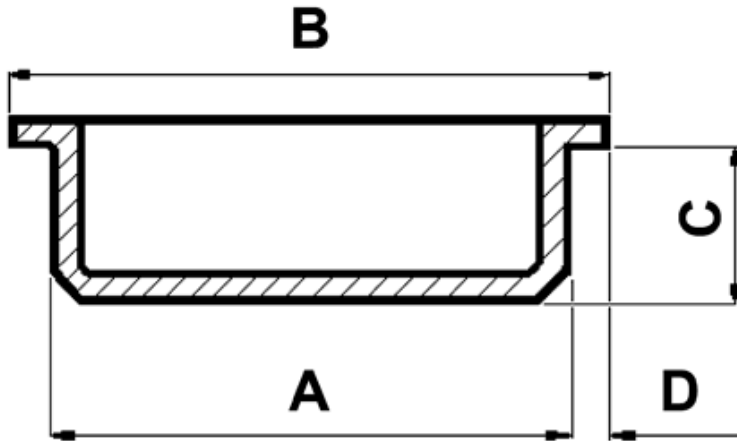

FP-3790 - Round pipe end plugs

Details:

- **Material: LDPE**
- **Color: natural**
- Working temperature: -30°C do +60°C

Part No.	ØA	ØB	C	D	Standard pack
	[mm]				[pcs]
1000EA00	6.5	10.0	7.0	1.8	50000