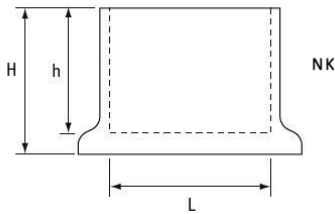

O-NK/NP - Lightweight Square Inserts

Details:

- **Material: PE or PVC**
- **Color: Black**
- Ferrules to suit right-angled and flat bars
- Can be used as feet
- Ridge on edge of angled base provides extra stability
- Protect floor surfaces

Part No.	L	H	h	Material	Shape	Standard pack
	[mm]					[pcs]
O-NP-30x6	30x6	19	15	PVC	bar	2500