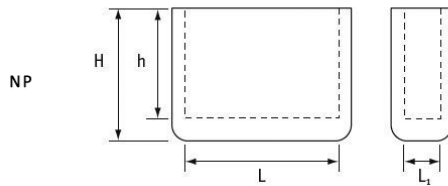

O-NK/NP - Lightweight Square Inserts

Details:

- **Material: PE or PVC**
- **Color: Black**
- Ferrules to suit right-angled and flat bars
- Can be used as feet
- Ridge on edge of angled base provides extra stability
- Protect floor surfaces

Part No.	L	H	h	Material	Shape	Standard pack
	[mm]					[pcs]
O-NP-30x6	30x6	19	15	PVC	bar	2500