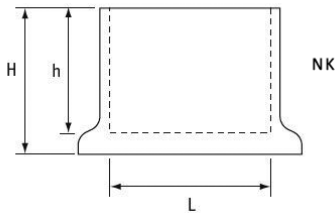

O-NK/NP - Lightweight Square Inserts

Details:

- **Material: PE or PVC**
- **Color: Black**
- Ferrules to suit right-angled and flat bars
- Can be used as feet
- Ridge on edge of angled base provides extra stability
- Protect floor surfaces

Part No.	L	H	h	Material	Shape	Standard pack
	[mm]					[pcs]
O-NK-25x25	25x25	24	19	PE	angle	1000