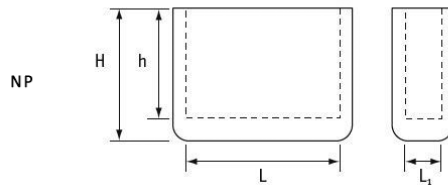

O-NK/NP - Lightweight Square Inserts

Details:

- **Material: PE or PVC**
- **Color: Black**
- Ferrules to suit right-angled and flat bars
- Can be used as feet
- Ridge on edge of angled base provides extra stability
- Protect floor surfaces

Part No.	L	H	h	Material	Shape	Standard pack
	[mm]					[pcs]
O-NK-25x25	25x25	24	19	PE	angle	1000