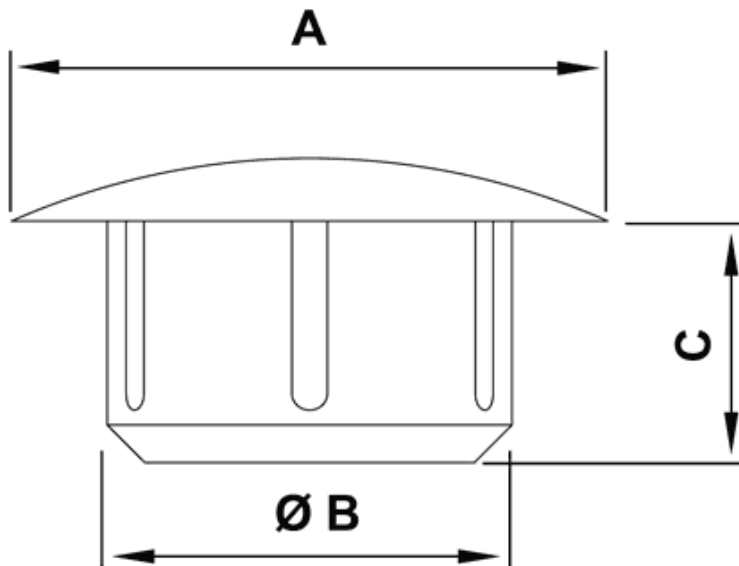

FP-9220 - Round plugs

Details:

- **Material: LDPE**
- **Color: natural or black**
- Working temperature: -30°C do +60°C

Part No.	A	B	C	Hole	Standard pack
	[mm]				[pcs]
9224EA01	Ø13.0	6.0	6.0	Ø6.0	1000