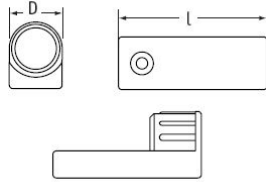

O-SWO - Stand-Off Round Feet

Details:

- **Material: LDPE**
- **Color: black**
- Standard pack: 500 pcs

Part No.	D	l	Standard pack	Notes
	[mm]		[pcs]	
O-SWO-30-515	30	51.5	500	plain shank