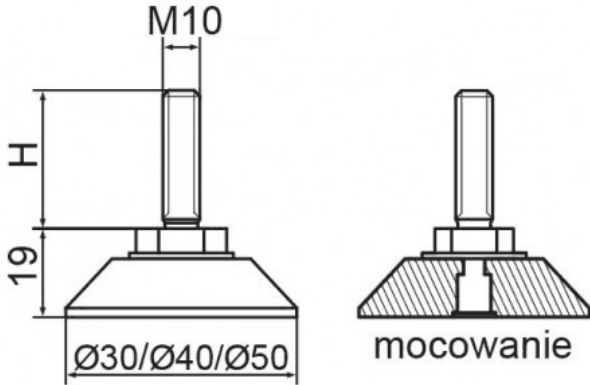

T-STRN - Adjustable feet with rivet

Details:

- **Plastic foot (kopolimer)**
- **Steel thread, zinc plated**
- **Available colours: black (RAL 9005)**
- **Other heights (H), available on special order**
- **Maximum static load: 125 kg per foot**
- **Standard pack: 100 pcs**

Part No.	Foot diameter	Thread	H
	[mm]		[mm]
T-STRN-50-M10-50	50	M10	50