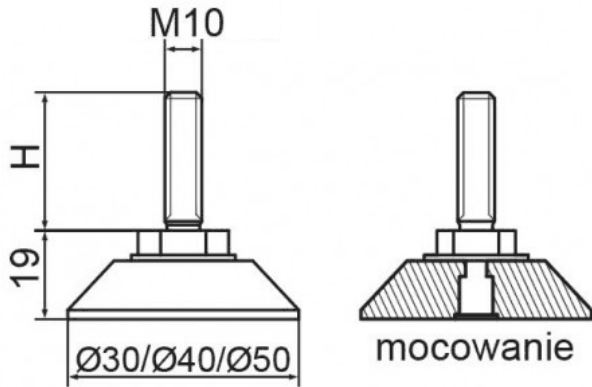

T-STRN - Adjustable feet with rivet

Details:

- **Plastic foot (kopolimer)**
- **Steel thread, zinc plated**
- **Available colours: black (RAL 9005)**
- **Other heights (H), available on special order**
- **Maximum static load: 125 kg per foot**
- **Standard pack: 100 pcs**

Part No.	Foot diameter	Thread	H
	[mm]		[mm]
T-STRN-50-M10-40	50	M10	40