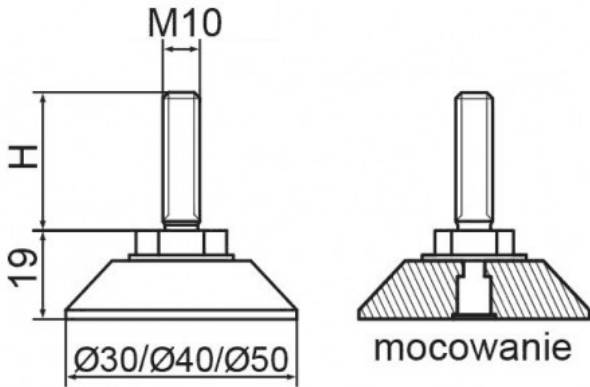

T-STRN - Adjustable feet with rivet

Details:

- **Plastic foot (kopolimer)**
- **Steel thread, zinc plated**
- **Available colours: black (RAL 9005)**
- **Other heights (H), available on special order**
- **Maximum static load: 125 kg per foot**
- **Standard pack: 100 pcs**

Part No.	Foot diameter	Thread	H
	[mm]		[mm]
T-STRN-50-M10-30	50	M10	30