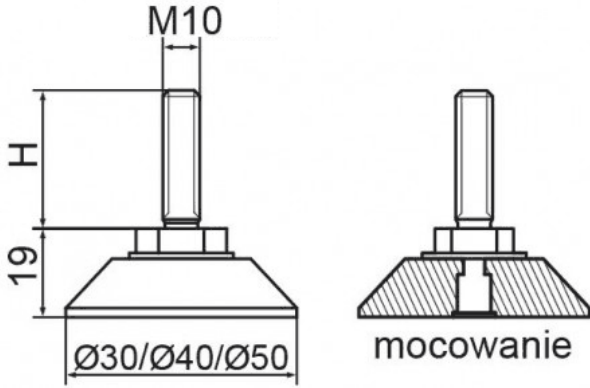

T-STRN - Adjustable feet with rivet

Details:

- **Plastic foot (kopolimer)**
- **Steel thread, zinc plated**
- **Available colours: black (RAL 9005)**
- **Other heights (H), available on special order**
- **Maximum static load: 125 kg per foot**
- **Standard pack: 100 pcs**

Part No.	Foot diameter	Thread	H
	[mm]		[mm]
T-STRN-40-M10-60	40	M10	60