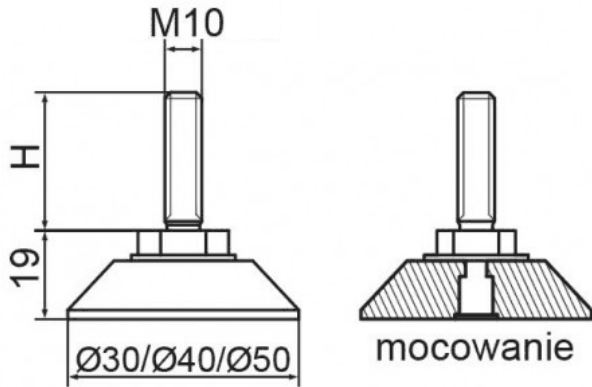

T-STRN - Adjustable feet with rivet

Details:

- **Plastic foot (kopolimer)**
- **Steel thread, zinc plated**
- **Available colours: black (RAL 9005)**
- **Other heights (H), available on special order**
- **Maximum static load: 125 kg per foot**
- **Standard pack: 100 pcs**

Part No.	Foot diameter	Thread	H
	[mm]		[mm]
T-STRN-40-M10-50	40	M10	50