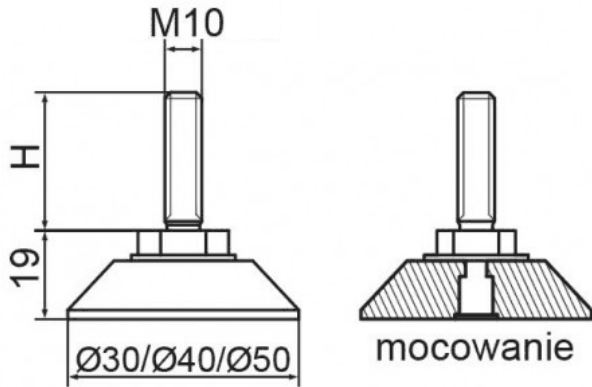

## T-STRN - Adjustable feet with rivet

Details:

- **Plastic foot (kopolimer)**
- **Steel thread, zinc plated**
- **Available colours: black (RAL 9005)**
- **Other heights (H), available on special order**
- **Maximum static load: 125 kg per foot**
- **Standard pack: 100 pcs**

Part No.	Foot diameter	Thread	H
	[mm]		[mm]
T-STRN-40-M10-40	40	M10	40