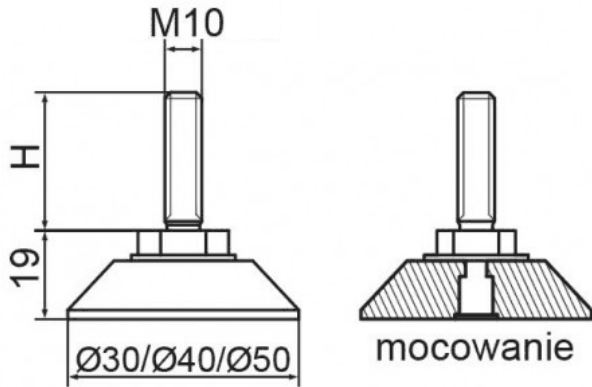

T-STRN - Adjustable feet with rivet

Details:

- **Plastic foot (kopolimer)**
- **Steel thread, zinc plated**
- **Available colours: black (RAL 9005)**
- **Other heights (H), available on special order**
- **Maximum static load: 125 kg per foot**
- **Standard pack: 100 pcs**

Part No.	Foot diameter	Thread	H
	[mm]		[mm]
T-STRN-40-M10-30	40	M10	30