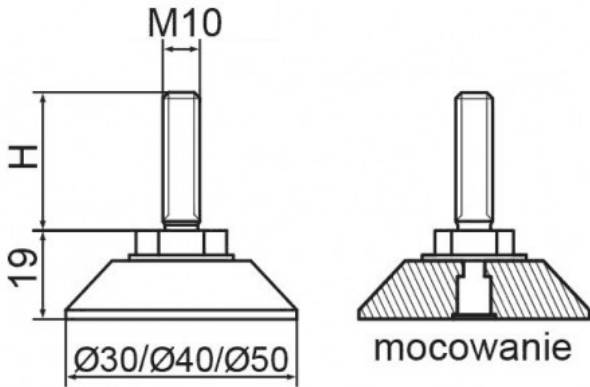

T-STRN - Adjustable feet with rivet

Details:

- **Plastic foot (kopolimer)**
- **Steel thread, zinc plated**
- **Available colours: black (RAL 9005)**
- **Other heights (H), available on special order**
- **Maximum static load: 125 kg per foot**
- **Standard pack: 100 pcs**

Part No.	Foot diameter	Thread	H
	[mm]		[mm]
T-STRN-30-M10-60	30	M10	60