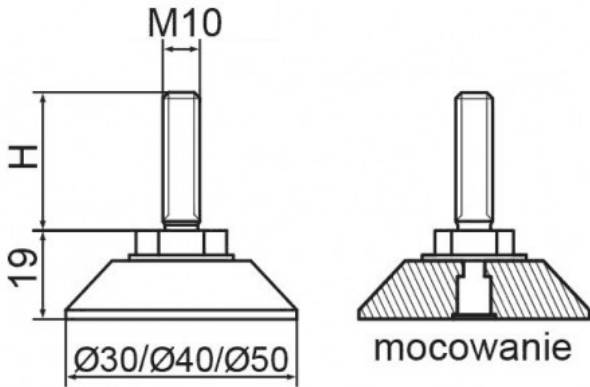

T-STRN - Adjustable feet with rivet

Details:

- **Plastic foot (kopolimer)**
- **Steel thread, zinc plated**
- **Available colours: black (RAL 9005)**
- **Other heights (H), available on special order**
- **Maximum static load: 125 kg per foot**
- **Standard pack: 100 pcs**

Part No.	Foot diameter	Thread	H
	[mm]		[mm]
T-STRN-30-M10-40	30	M10	40