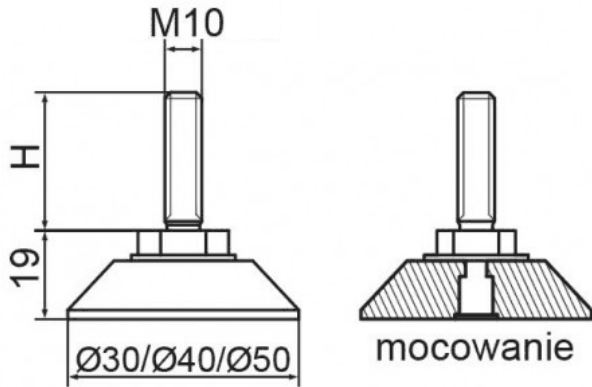

T-STRN - Adjustable feet with rivet

Details:

- **Plastic foot (kopolimer)**
- **Steel thread, zinc plated**
- **Available colours: black (RAL 9005)**
- **Other heights (H), available on special order**
- **Maximum static load: 125 kg per foot**
- **Standard pack: 100 pcs**

Part No.	Foot diameter	Thread	H
	[mm]		[mm]
T-STRN-30-M10-30	30	M10	30