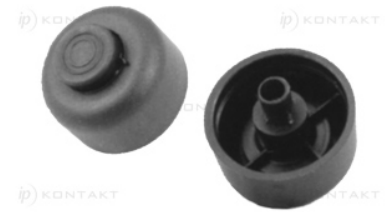

**T-SOWR - Tilt adjustable feet**

**Details:**

- **Material: PP**
- **Color: black (RAL 9005)**
- Height (H) can be adjusted with 4 mm hexagonal wrench.

Part no.	H		
	T-SOWR-64-L	T140	27.0 - 40.0