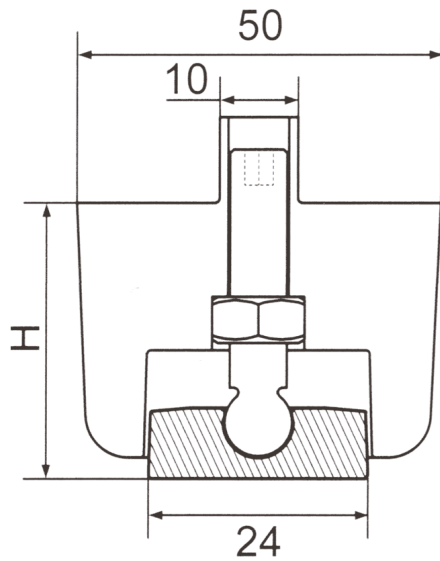

**T-SOWR - Tilt adjustable feet**

**Details:**

- **Material: PP**
- **Color: black (RAL 9005)**
- Height (H) can be adjusted with 4 mm hexagonal wrench.

Part no.	H		
	T-SOWR-64-L	T140	27.0 - 40.0