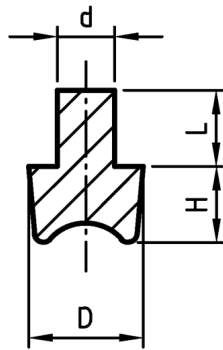

L-STP - Plastic feet

Typ 1
Type 1

Typ 2
Type 2

Details:

- **Material: see table**
- **Colour: black**

| Part No. | D | d | H | L | R | Material | Type |
|----------|------|------|-----|-----|---|----------|------|
| | [mm] | | | | | | |
| L-STP-1 | 6 | 3.05 | 2.5 | 3.5 | 8 | PA 6.0 | 1 |