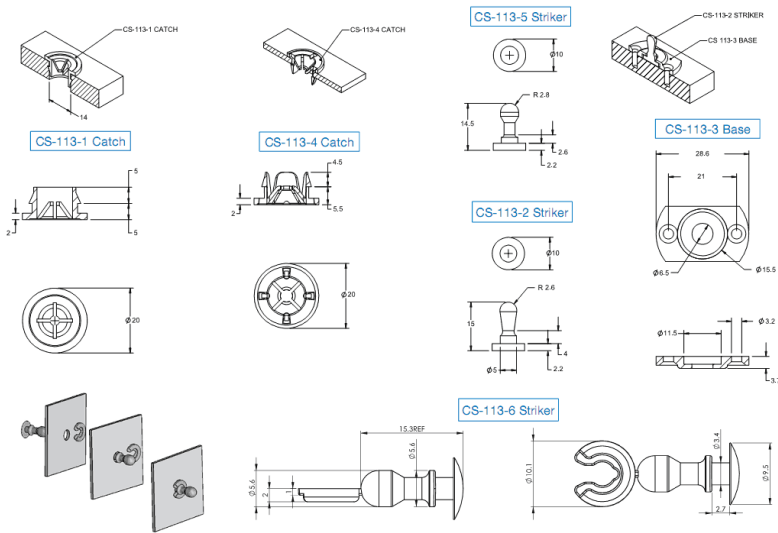

## CS - Catch and Striker

### Details:

- **Nylon 6/6, UL 94 HB, RMS-73 \***
- **Color: black**
- **Nylon 6, UL 94 V-2, RMS- 139 \***
- **Color: natural**
- **Nylon 6/6, UL 94 V-2, RMS-01 \***
- **Color: natural**
- **Acetal, UL 94 HB, RMS-39 \***
- **Color: black**
- **Standard pack: 500 pcs**

Part No.	Description	Panel Thickness	Material	Colour
	[mm]			
CS-113-3	Counter Sunk Scre #4, #5 or M3	-	Acetal, RMS-39	BLK

Average Insertion & Extraction Data				
Part No.	CS-113-1		CS-113-4	
	Insertion	Extractin	Insertion	Extraction
	[N]			
CS-113-2	34	22	12	11
CS-113-5	24	64	16	38