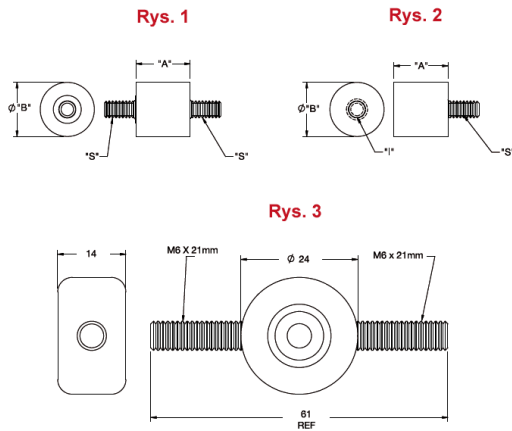

## QM - Vibration Mount

**Details:**

- **Material: Neoprene Rubber 40 Shore A, RMS-241\***
- **Color: Black;**
- **Insert/Studs: 1010-1020 Steel, RMS-242\***
- **Plating: RMS-274\***
- **QM8 only: IIR, Shore 55 Shore A, RMS 360\* Color: Black; Stud: Brass, RMS-349\***
- **Standard Pack: 100/Bag**

Part No.	A ±0.5	B ±0.5	Stud thread S	Insert thread I	Fig.	Ref. Load at 15% Deflection	Standard pack	Colour
	[mm]		[cale]			[kg]	[pcs]	
QM5	19.1	25.4	#1/4-20 x 1/2	-	1	20	100	BLK