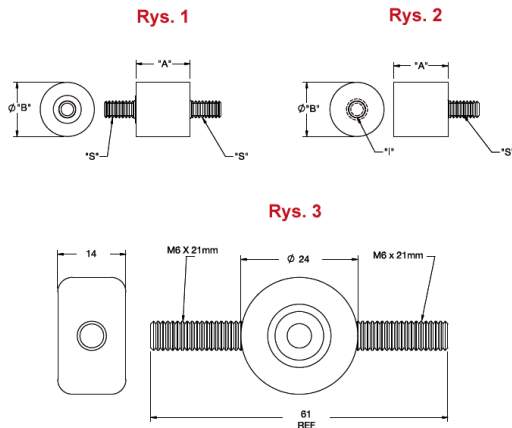

QM - Vibration Mount

Details:

- **Material: Neoprene Rubber 40 Shore A, RMS-241***
- **Color: Black;**
- **Insert/Studs: 1010-1020 Steel, RMS-242***
- **Plating: RMS-274***
- **QM8 only: IIR, Shore 55 Shore A, RMS 360* Color: Black; Stud: Brass, RMS-349***
- **Standard Pack: 100/Bag**

Part No.	A ±0.5	B ±0.5	Stud thread S	Insert thread I	Fig.	Ref. Load at 15% Deflection	Standard pack	Colour
	[mm]		[cale]			[kg]	[pcs]	
QM4T	12.7	14.3	#8-32 x 3/8	#8-32 x 3/16	2	13	100	BLK