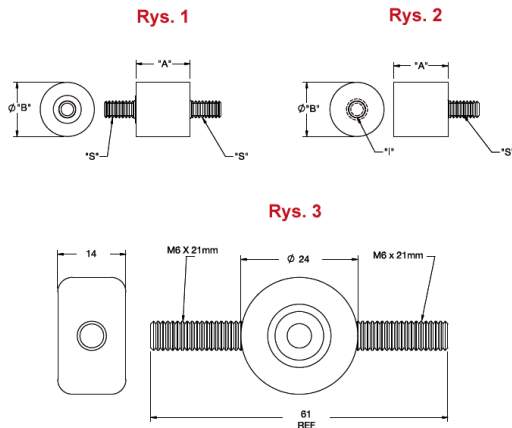

QM - Vibration Mount

Details:

- **Material: Neoprene Rubber 40 Shore A, RMS-241***
- **Color: Black;**
- **Insert/Studs: 1010-1020 Steel, RMS-242***
- **Plating: RMS-274***
- **QM8 only: IIR, Shore 55 Shore A, RMS 360* Color: Black; Stud: Brass, RMS-349***
- **Standard Pack: 100/Bag**

Part No.	A ±0.5	B ±0.5	Stud thread S	Insert thread I	Fig.	Ref. Load at 15% Deflection	Standard pack	Colour
	[mm]		[cale]			[kg]	[pcs]	
QM4	12.7	14.3	#8-32 x 3/8	-	1	7	100	BLK